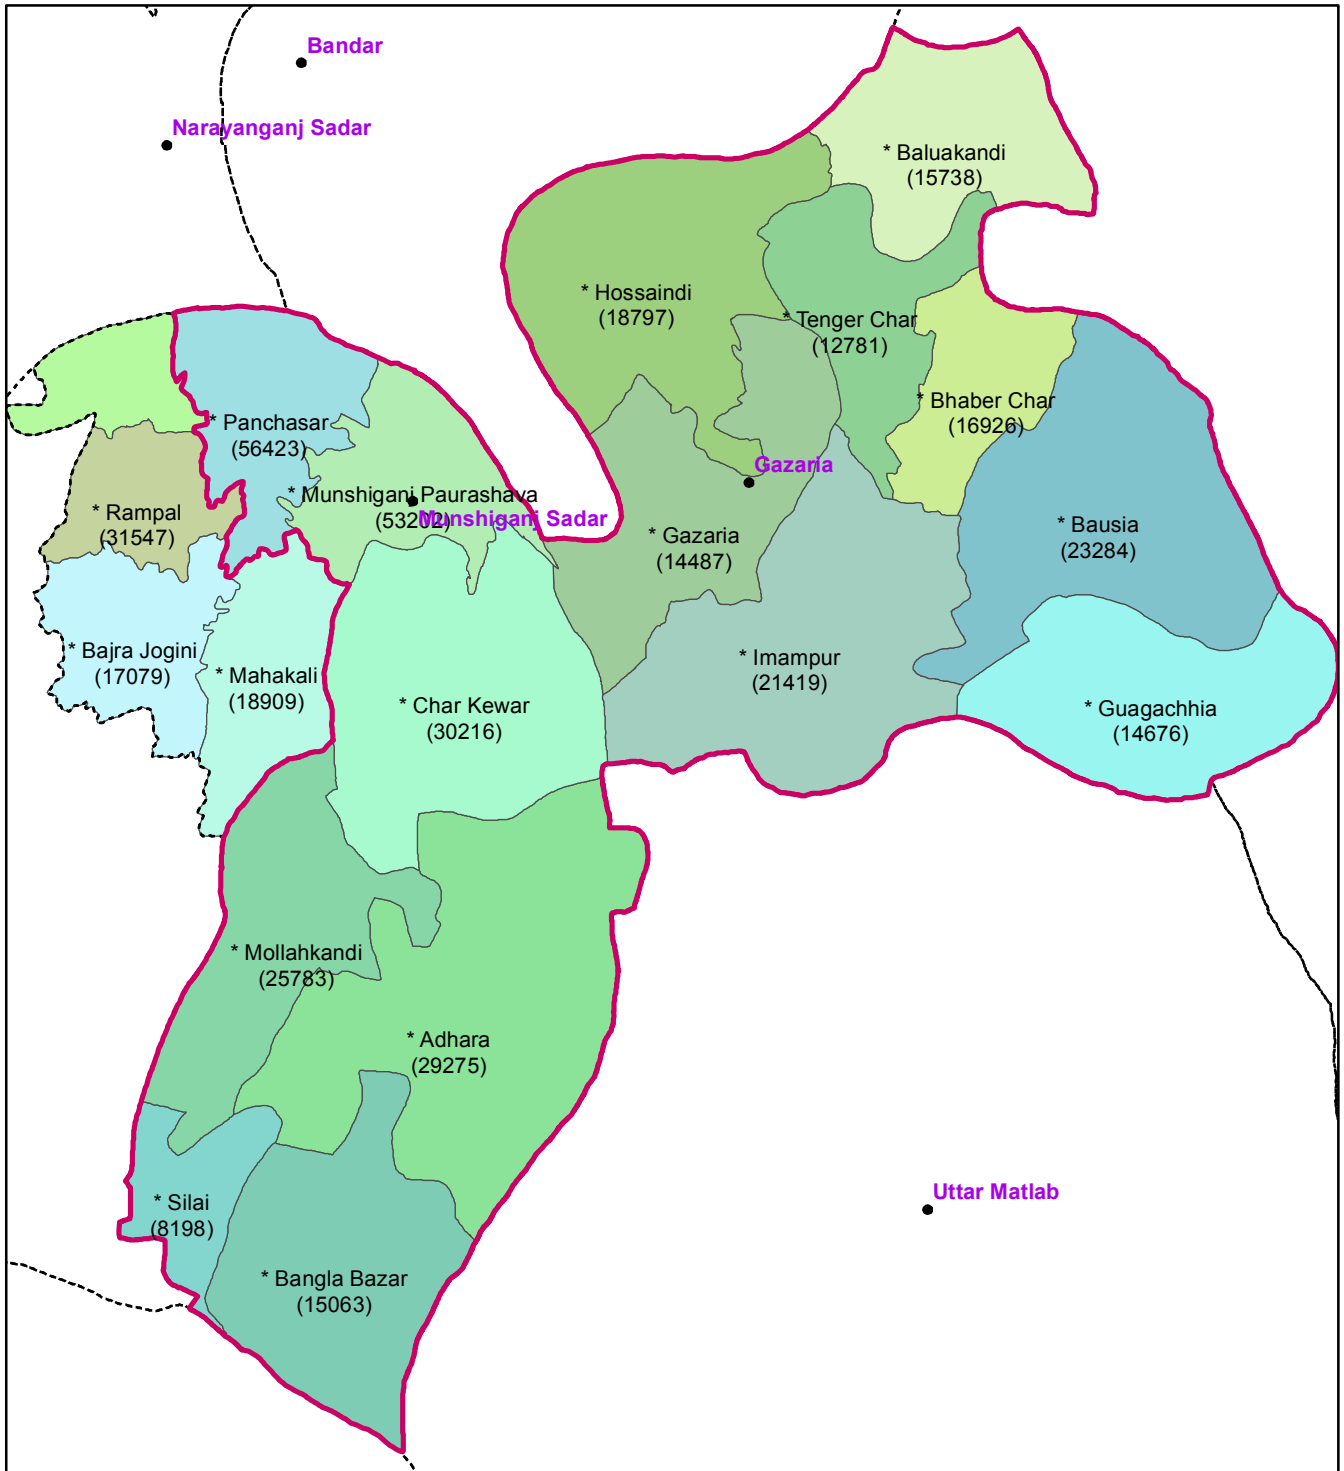

Constituency Number: 173
Constituency Name: Munshiganj-3

Delimitation of Electoral Areas of the Parliament

Legend

- New Constituency Border
- Old Constituency Border
- Upazila/Thana HQ
- * Union/ Ward (population)